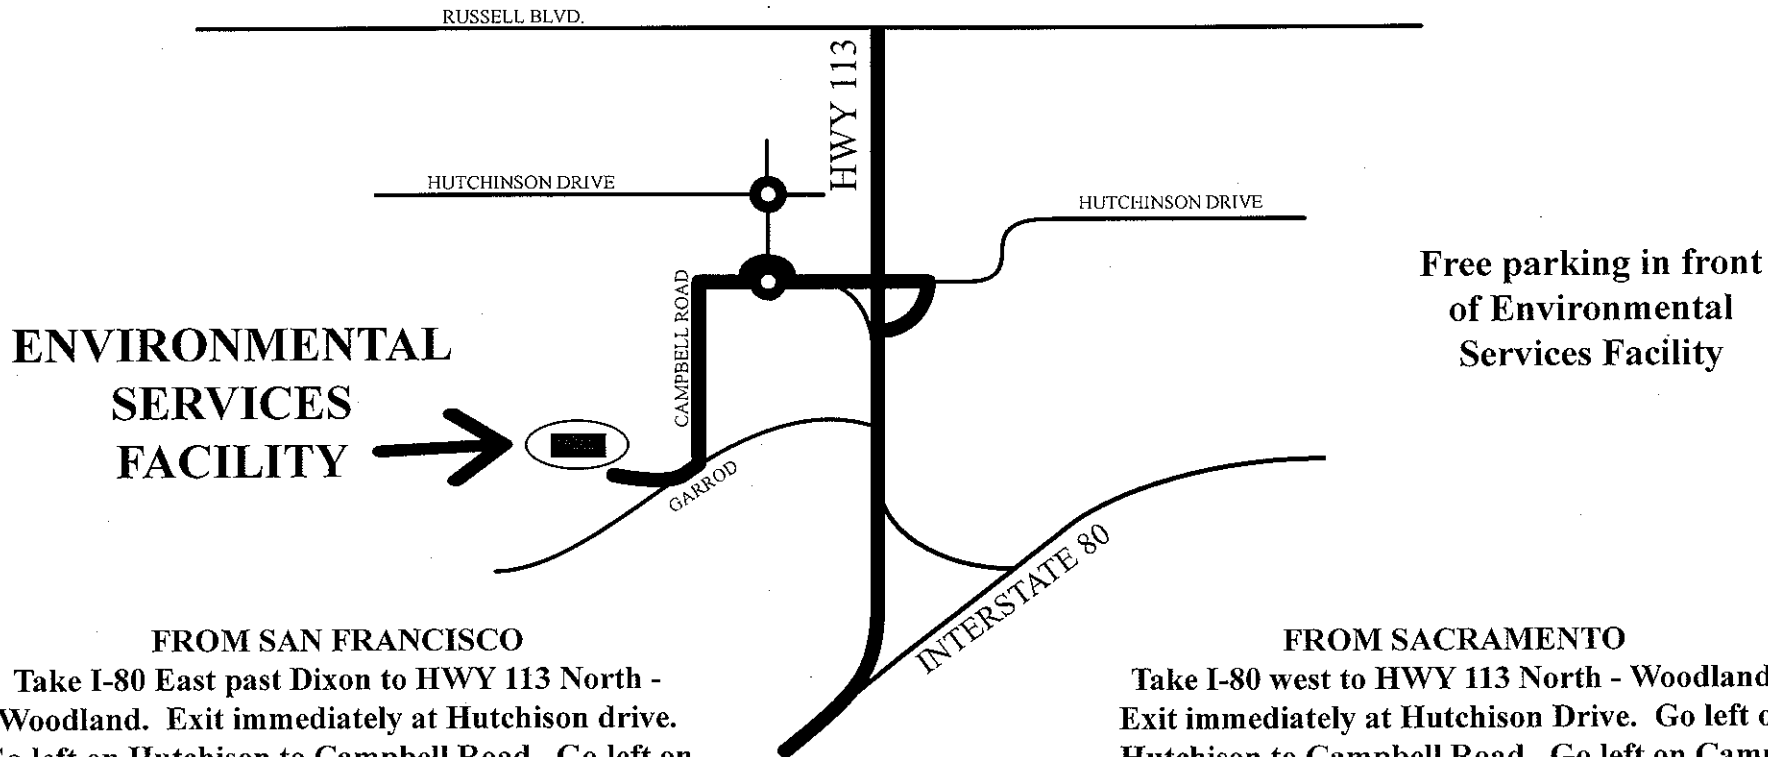

**FROM WOODLAND**

Take HWY 113 South. Exit at Hutchison Drive. Go right on Hutchison to Campbell Road. Go left on Campbell to Garrod Drive. Go right on Garrod about a 1/4 mile to the driveway to Environmental Services Facility on the right.

**ENVIRONMENTAL SERVICES FACILITY** →

Free parking in front of Environmental Services Facility

**FROM SAN FRANCISCO**

Take I-80 East past Dixon to HWY 113 North - Woodland. Exit immediately at Hutchison drive. Go left on Hutchison to Campbell Road. Go left on Campbell to Garrod Drive. Go right on Garrod about a 1/4 mile to the driveway to Environmental Services Facility on the right.

**FROM SACRAMENTO**

Take I-80 west to HWY 113 North - Woodland. Exit immediately at Hutchison Drive. Go left on Hutchison to Campbell Road. Go left on Campbell to Garrod Drive. Go right on Garrod about a 1/4 mile to the driveway to Environmental Services Facility on the right.